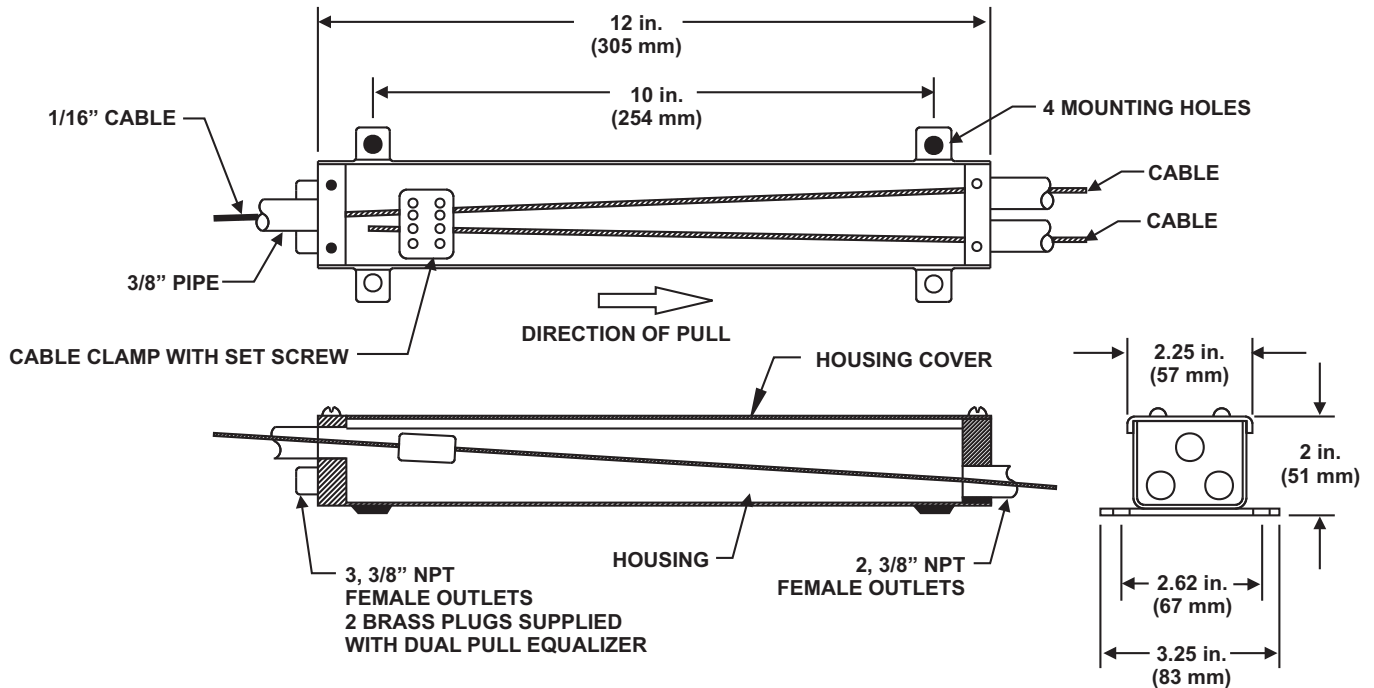

# Kidde Engineered Fire Suppression System

Designed for use with 3M™ Novec™ 1230 Fire Protection Fluid

Effective: June 2015

K-45-6100 Rev AC

## Dual-Pull Mechanism

### FEATURES

- *UL Listed, ULC Listed, and FM Approved for use with Novec 1230 Systems*

P/N: 840058

**Note:** Use 3/32 in. hex key for cable pulley set screws.

Kidde is a registered trademark of Kidde-Fenwal, Inc.  
3M and Novec are trademarks of 3M.  
All other trademarks are property of their respective owners.